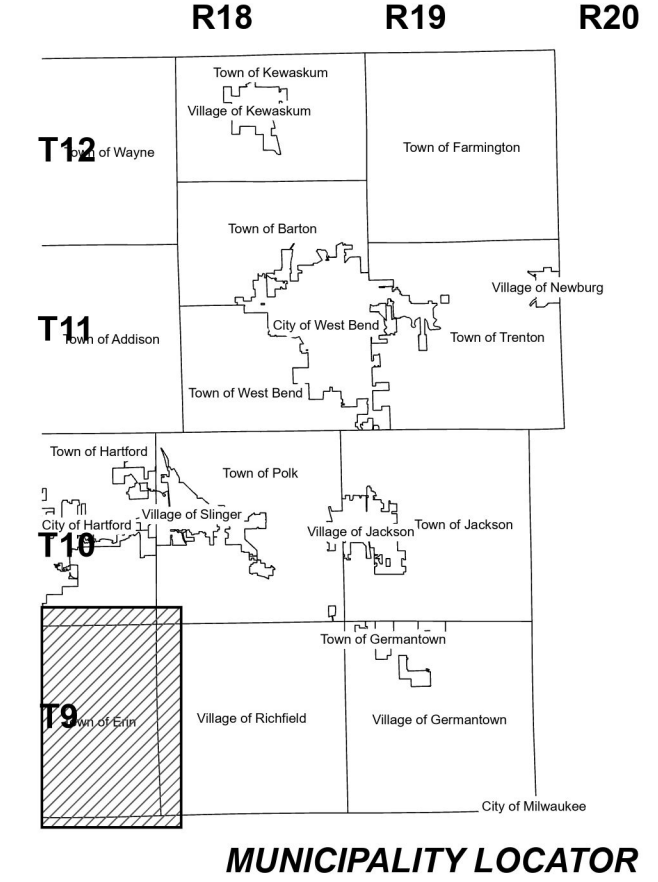

31	32	33	34	35	36	31
6	6	4	3	2	1	6
7	8	9	10	11	12	7
18	17	16	15	14	13	18
19	20	21	22	23	24	19
30	29	28	27	26	25	30
31	32	33	34	35	36	31

SECTION LOCATOR

SECTION 1 TOWNSHIP 9 N RANGE 18 E