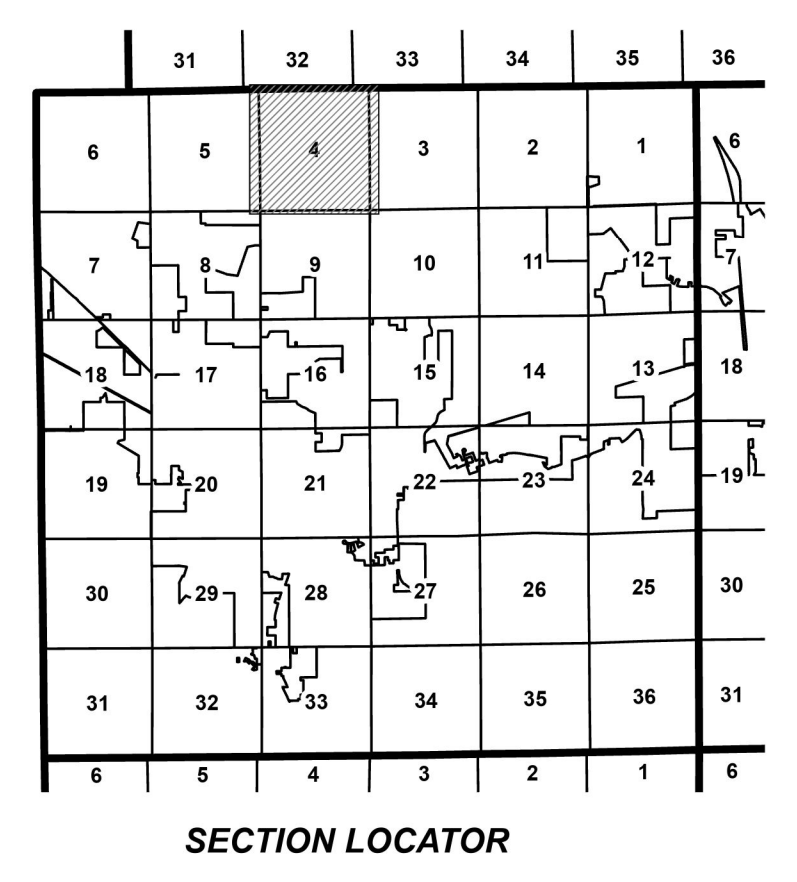

NW NE
SW SE

Town of Hartford (T6)
 Washington County, Wisconsin
 Horizontal Datum is based on the Wisconsin State Plane Coordinate System, South Zone, North American Datum of 1983
 This information is issued subject to errors and omissions and is not Certified by Washington County, WI
 Prepared by the Washington County Geographic Information Systems (GIS) Department
 Parcels current as of January 1, 2024
 Map Produced February 15, 2024
 Phone: 1-262-335-4370
https://www.washcowisconsin.gov/departments/geographic_information_systems

- MONUMENT
- PARCEL LINE
- RECORDED PLAT
- INCORPORATION BOUNDARY
- MEANDER LINE
- RIGHT OF WAY
- SECTION/QUARTER SECTION LINE
- SURFACE WATER