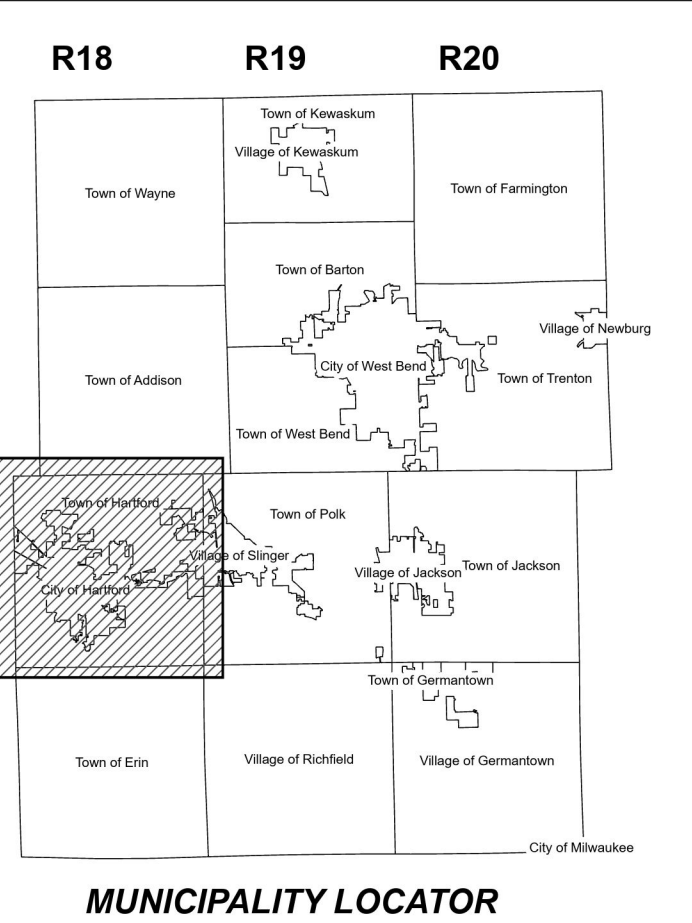

NW NE
SW SE

Town of Hartford (T6)
 Washington County, Wisconsin
 Horizontal Datum is based on the Wisconsin State Plane Coordinate System, South Zone, North American Datum of 1983
 This information is issued subject to errors and omissions and is not Certified by Washington County, WI
 Prepared by the Washington County Geographic Information Systems (GIS) Department
 Parcels current as of January 1, 2024
 Map Produced February 15, 2024
 Phone: 1-262-335-4370
https://www.washcowisconsin.gov/departments/geographic_information_systems

- MONUMENT
- PARCEL LINE
- RECORDED PLAT
- INCORPORATION BOUNDARY
- MEANDER LINE
- RIGHT OF WAY
- SECTION/QUARTER SECTION LINE
- SURFACE WATER