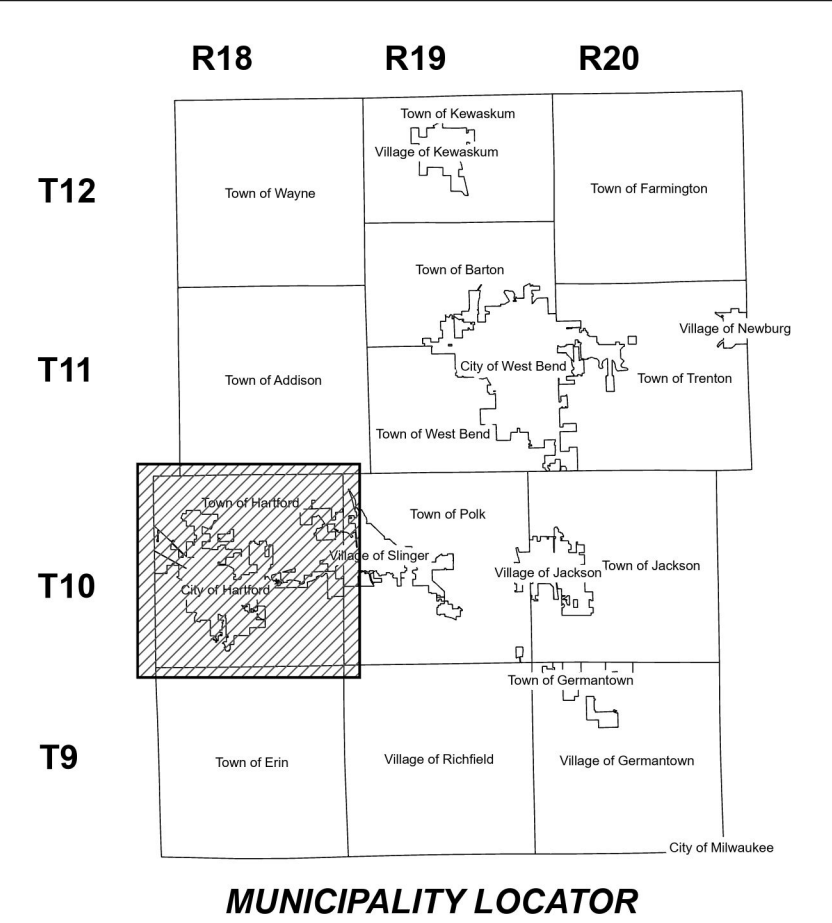

NW 24
SW 24
NE 24
SE 24

City of Hartford (36)
Town of Hartford (T6)
 Washington County, Wisconsin

Horizontal Datum is based on the Wisconsin State Plane Coordinate System, South Zone. North American Datum of 1983

This information is issued subject to errors and omissions and is not Certified by Washington County, WI

Prepared by the Washington County Geographic Information Systems (GIS) Department

Parcels current as of January 1, 2024
 Map Produced February 15, 2024

NORTHWEST QUARTER, SECTION 24