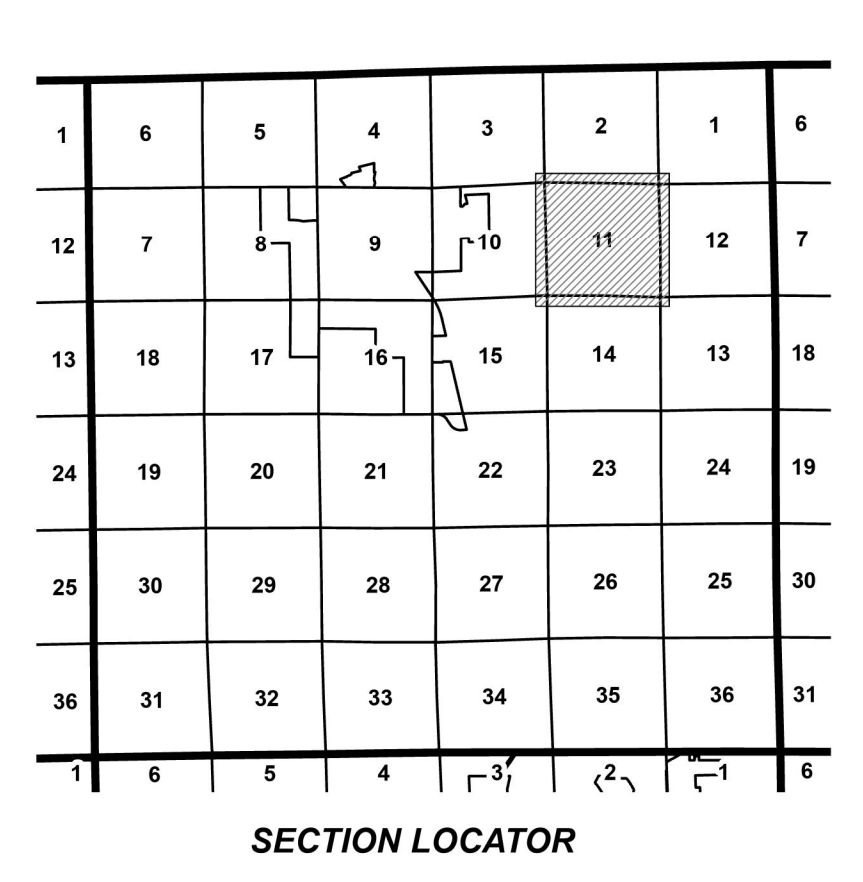

NW NE
SW SE

Town of Kewaskum (T8)
 Washington County, Wisconsin
 Horizontal Datum is based on the Wisconsin State Plane Coordinate System, South Zone, North American Datum of 1983
 This information is issued subject to errors and omissions and is not Certified by Washington County, WI
 Prepared by the Washington County Geographic Information Systems (GIS) Department
 Parcels current as of January 1, 2024
 Map Produced February 15, 2024
 Phone: 1-262-335-4370
https://www.washco.wisconsin.gov/departments/geographic_information_systems

- MONUMENT
- ▭ PARCEL LINE
- ▭ RECORDED PLAT
- ▭ INCORPORATION BOUNDARY
- ⋯ MEANDER LINE
- ⋯ RIGHT OF WAY
- ⋯ SECTION/QUARTER SECTION LINE
- ⋯ SURFACE WATER