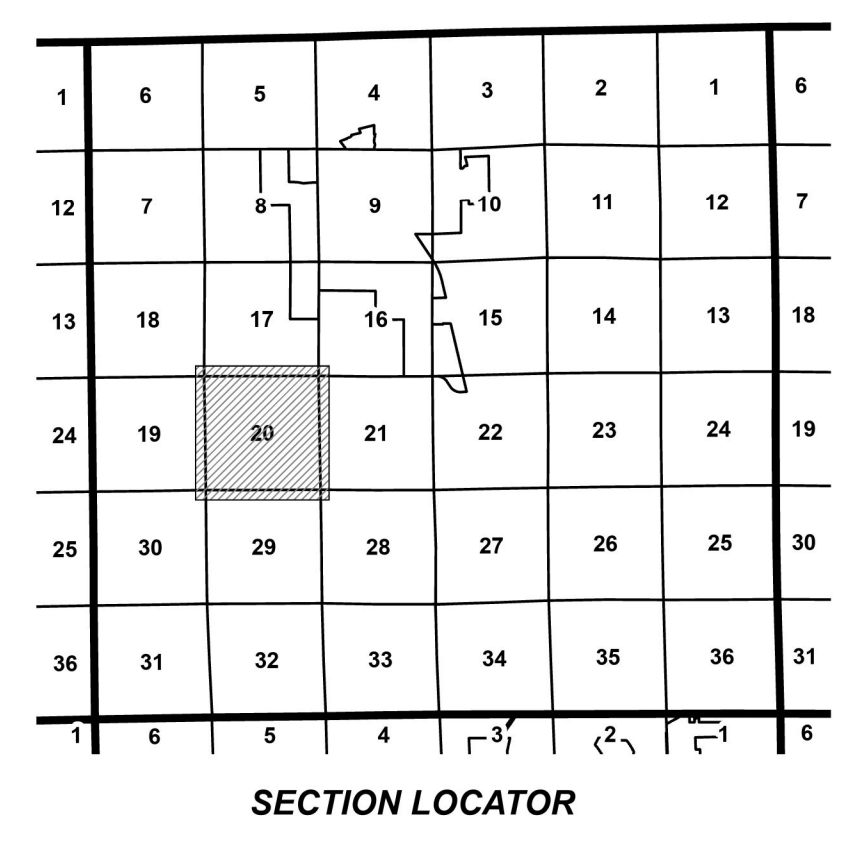

NW NE
SW SE

Town of Kewaskum (T8)

Washington County, Wisconsin
 Horizontal Datum is based on the Wisconsin State Plane Coordinate System, South Zone, North American Datum of 1983
 This information is issued subject to errors and omissions and is not Certified by Washington County, WI
 Prepared by the Washington County Geographic Information Systems (GIS) Department
 Parcels current as of January 1, 2024
 Map Produced February 15, 2024
 Phone: 1-262-335-4370
https://www.washco.wisconsin.gov/departments/geographic_information_systems

- MONUMENT
- PARCEL LINE
- RECORDED PLAT
- INCORPORATION BOUNDARY
- MEANDER LINE
- RIGHT OF WAY
- SECTION/QUARTER SECTION LINE
- SURFACE WATER