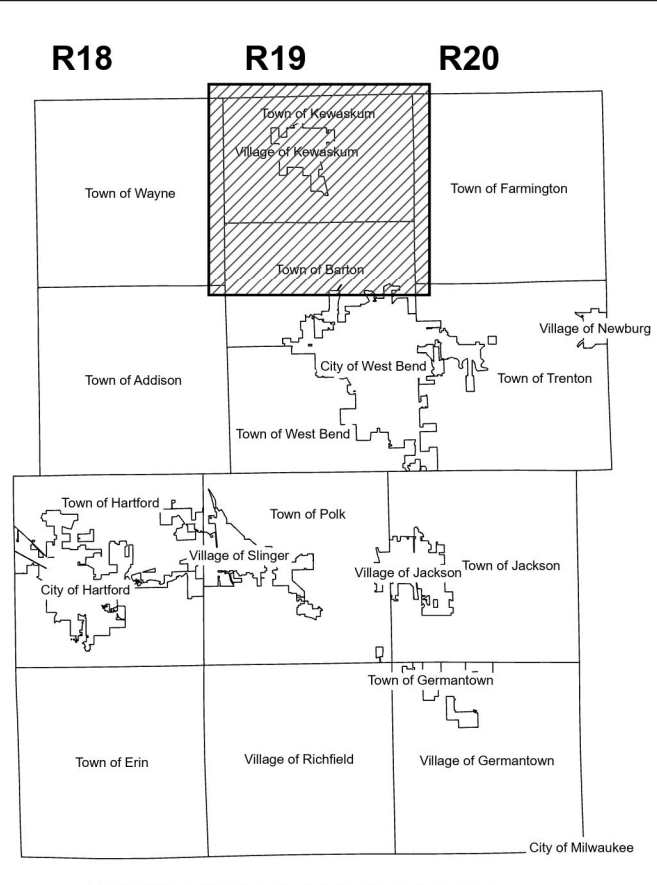

NOTE: POSSIBLE OVERLAP EXISTING IN LEGAL DESCRIPTION

Town of Kewaskum (T8)

Washington County, Wisconsin

Phone: 1-262-335-4370
<https://www.washco.wisconsin.gov/departments/geographic_information_systems>

- MONUMENT
- PARCEL LINE
- RECORDED PLAT
- INCORPORATION BOUNDARY
- MEANDER LINE
- RIGHT OF WAY
- SECTION/QUARTER SECTION LINE
- SURFACE WATER

SECTION 23 TOWNSHIP 12 N RANGE 19 E