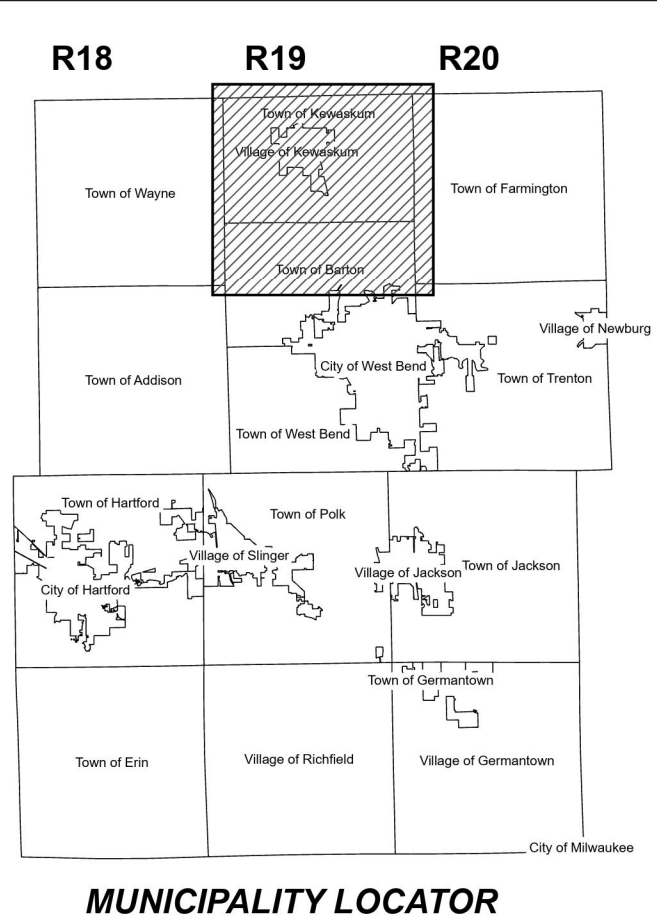

NW NE
25
SW SE

T12N R19E
T12N R20E

Town of Barton (T2)

Washington County, Wisconsin

This information is issued subject to errors and omissions and is not Certified by Washington County, WI

Prepared by the Washington County Geographic Information Systems (GIS) Department

Parcels current as of January 1, 2024
Map Produced February 15, 2024

- MONUMENT
- ▭ PARCEL LINE
- ▭ RECORDED PLAT
- ▭ INCORPORATION BOUNDARY
- ⋯ MEANDER LINE
- ⋯ RIGHT OF WAY
- ⋯ SECTION/QUARTER SECTION LINE
- ⋯ SURFACE WATER