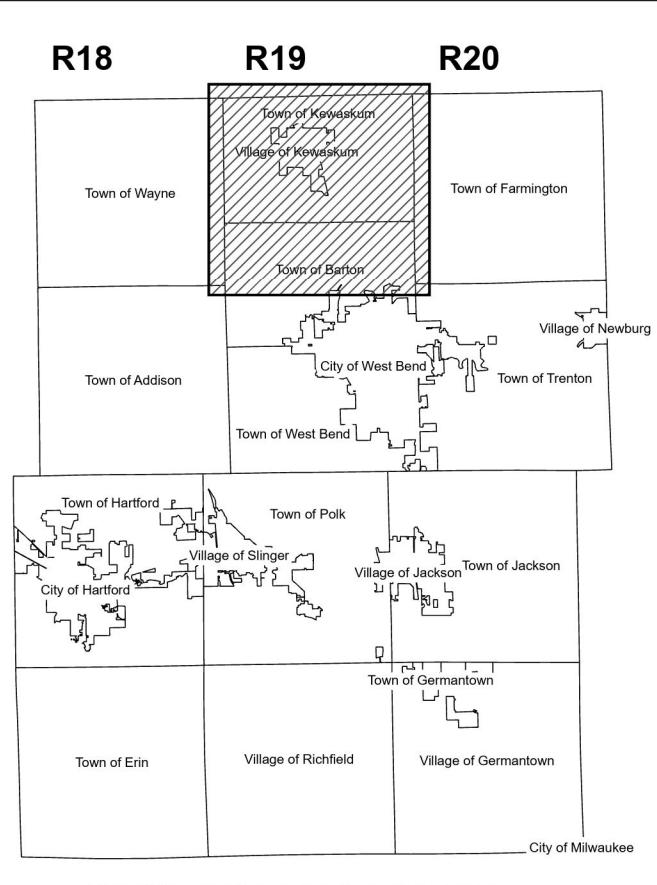

NW NE
SW SE
27

NOTE: POSSIBLE OVERLAP EXISTING
IN LEGAL DESCRIPTION

Town of Barton (T2)

Washington County, Wisconsin

This information is issued subject to errors and omissions and is not Certified by Washington County, WI

Prepared by the Washington County Geographic Information Systems (GIS) Department

Parcels current as of January 1, 2024
Map Produced February 15, 2024

Phone: 1-262-335-4370
<https://www.washco.wisconsin.gov/departments/geographic_information_systems>

- MONUMENT
- ▭ PARCEL LINE
- ▭ RECORDED PLAT
- ▭ INCORPORATION BOUNDARY
- ⋯ MEANDER LINE
- ⋯ RIGHT OF WAY
- ⋯ SECTION/QUARTER SECTION LINE
- ⋯ SURFACE WATER