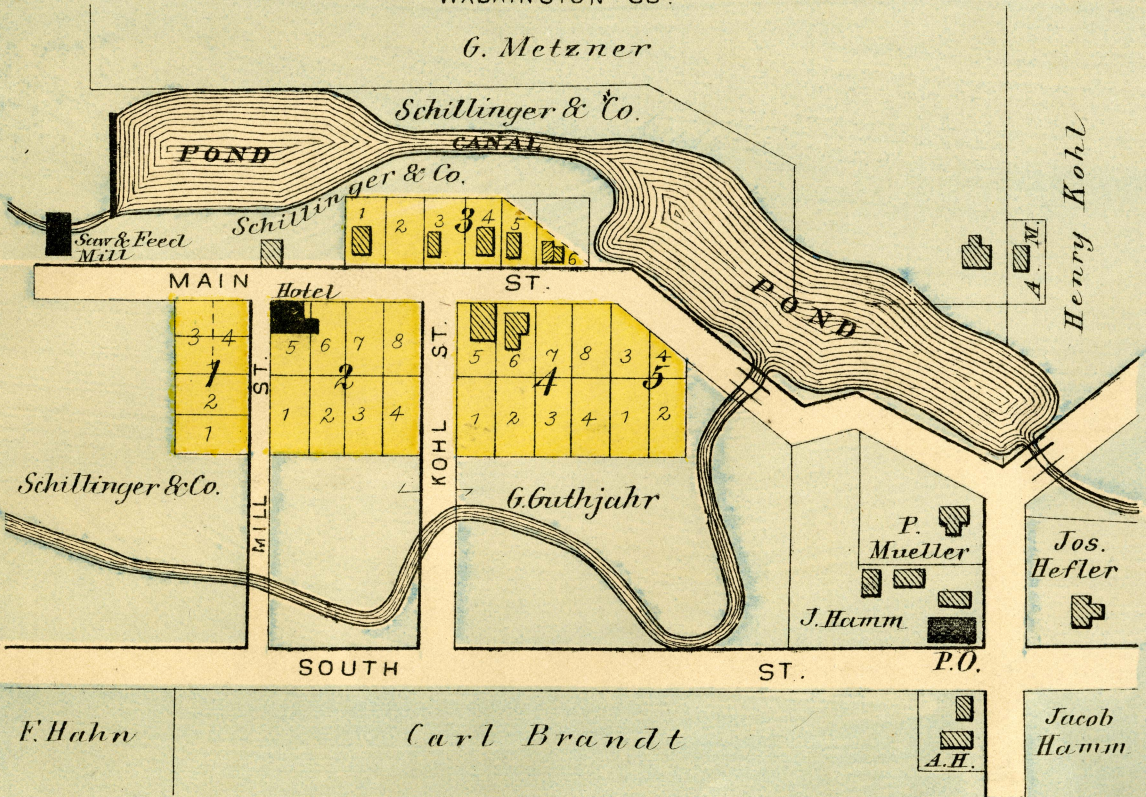

KOHLVILLE

KOHLVILLE P.O.

WASHINGTON CO.

Scale 300ft. = 1inch.

G. Metzner

Schillinger & Co.

F. Hahn

Carl Brandt

Schillinger & Co.

CANAL

POND

Schillinger & Co.

1	2	3	3	4	5	6
---	---	---	---	---	---	---

MAIN ST.

Hotel

ST.

3	4
1	2
1	

MILL ST.

5	6	7	8
1	2	3	4

KOHL ST.

5	6	7	8	3	4	5
1	2	3	4	1	2	

POND

M.

Henry Kohl