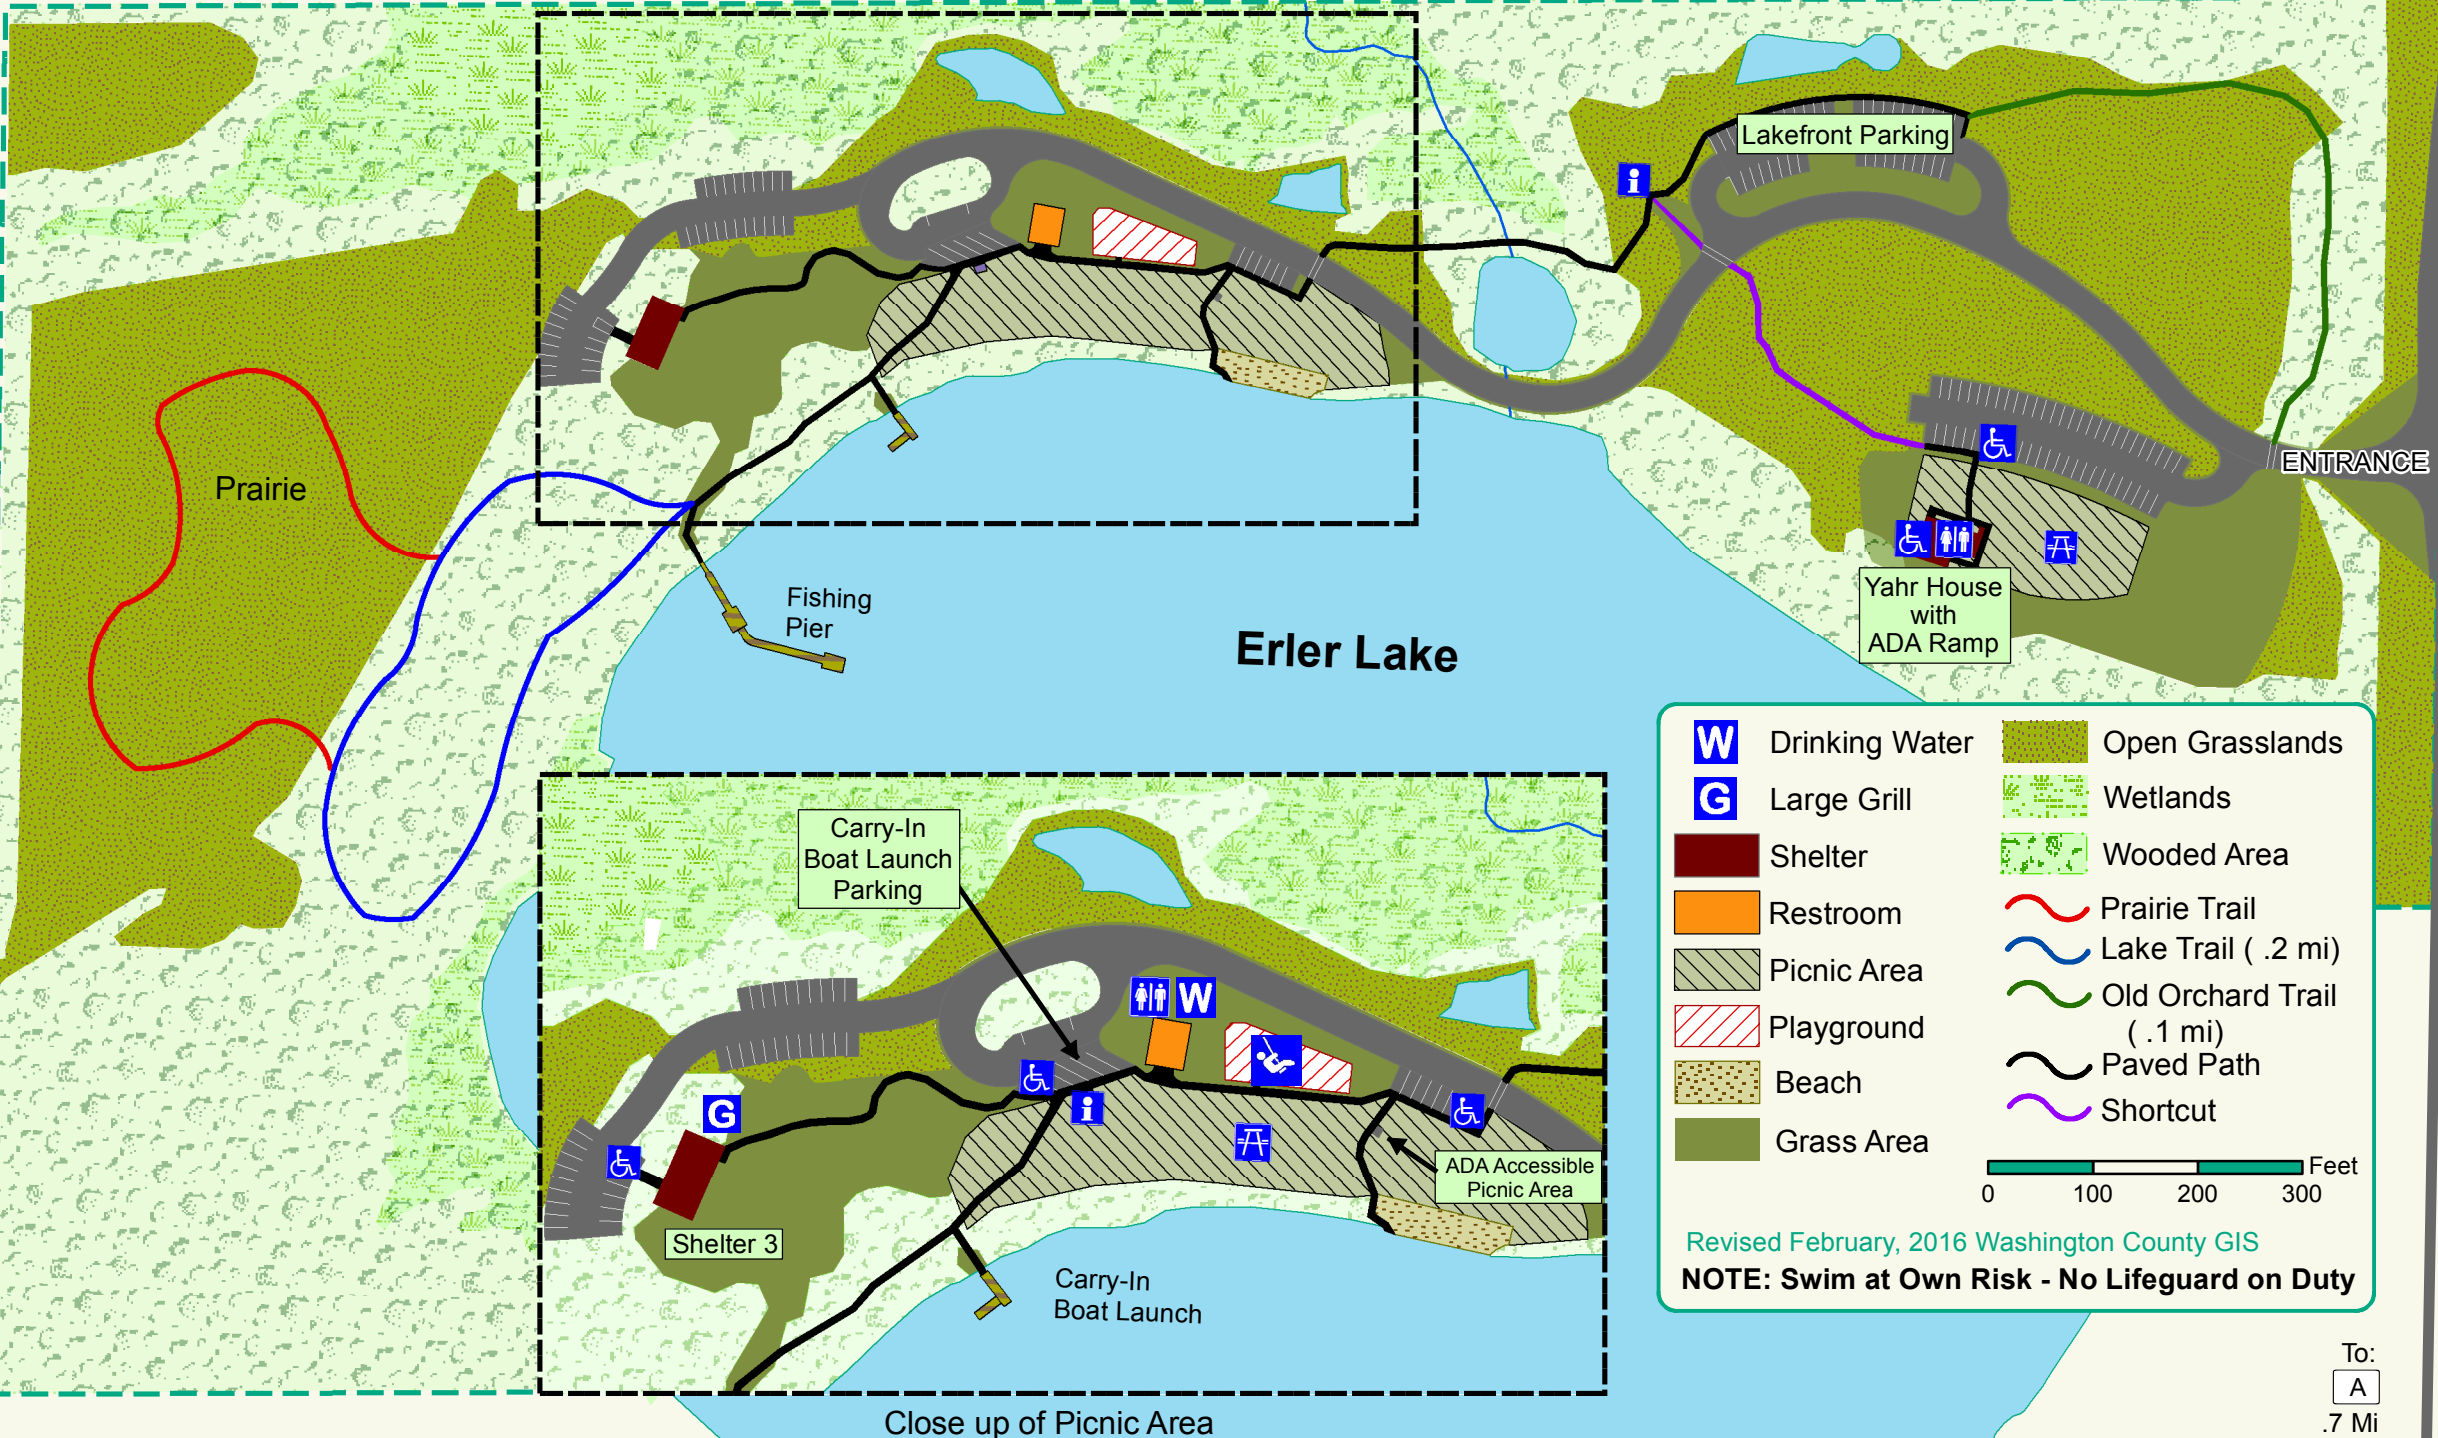

# Leonard J. Yahr County Park

7999 ORCHARD VALLEY ROAD,  
TOWN OF FARMINGTON

To:  
H  
1.35 Mi

Orchard Valley Road

To:  
A  
.7 Mi