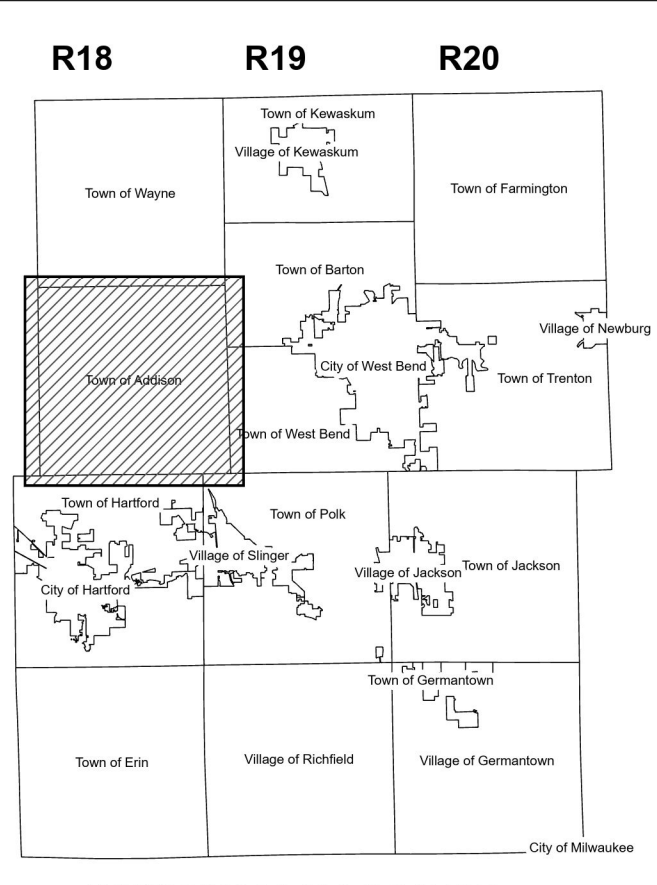

NW NE
SW SE

Town of Addison (T1)

Washington County, Wisconsin

This information is issued subject to errors and omissions and is not Certified by Washington County, WI

Phone: 1-262-335-4370
<https://www.washco.wisconsin.gov/departments/geographic_information_systems>

- MONUMENT
- PARCEL LINE
- RECORDED PLAT
- INCORPORATION BOUNDARY
- MEANDER LINE
- RIGHT OF WAY
- SECTION/QUARTER SECTION LINE
- SURFACE WATER