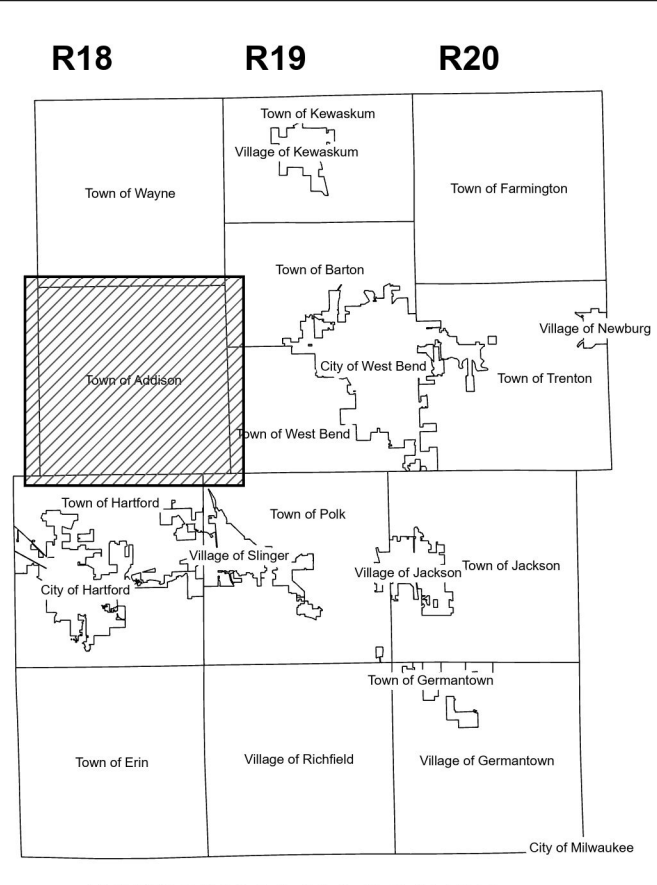

NW NE
SW SE
21

31	32	33	34	35	36	31
6	5	4	3	2	1	6
7	8	9	10	11	12	7
18	17	16	15	14	13	18
19	20	21	22	23	24	19
30	29	28	27	26	25	30
31	32	33	34	35	36	31

SECTION LOCATOR

Town of Addison (T1)
 Washington County, Wisconsin
 Horizontal Datum is based on the Wisconsin State Plane Coordinate System, South Zone, North American Datum of 1983
 This information is issued subject to errors and omissions and is not Certified by Washington County, WI
 Prepared by the Washington County Geographic Information Systems (GIS) Department
 Parcels current as of January 1, 2024
 Map Produced February 15, 2024
 Phone: 1-262-335-4370
https://www.washco.wisconsin.gov/departments/geographic_information_systems

- MONUMENT
- ▭ PARCEL LINE
- ▭ RECORDED PLAT
- ▭ INCORPORATION BOUNDARY
- ⋯ MEANDER LINE
- ⋯ RIGHT OF WAY
- ⋯ SECTION/QUARTER SECTION LINE
- ⋯ SURFACE WATER