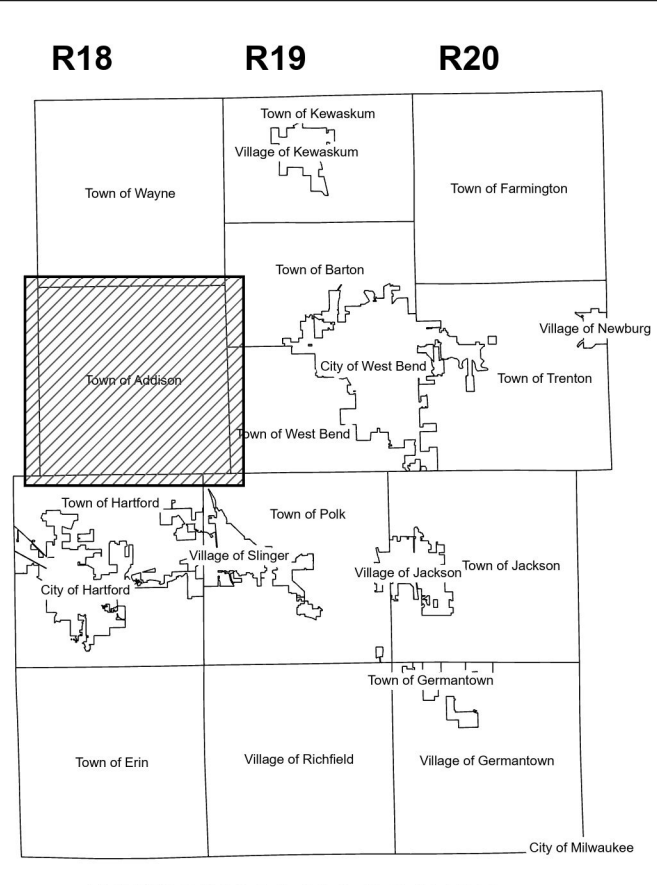

MUNICIPALITY LOCATOR

31	32	33	34	35	36	37
6	5	4	3	2	1	6
7	8	9	10	11	12	7
18	17	16	15	14	13	18
19	20	21	22	23	24	19
30	29	28	27	26	25	30
31	32	33	34	35	36	31

SECTION LOCATOR

Town of Addison (T1)

Washington County, Wisconsin

Prepared by the Washington County Geographic Information Systems (GIS) Department

Parcels current as of January 1, 2024
Map Produced February 15, 2024

Phone: 1-262-335-4370
<https://www.washco.wisconsin.gov/departments/geographic_information_systems>

- MONUMENT
- PARCEL LINE
- RECORDED PLAT
- INCORPORATION BOUNDARY
- MEANDER LINE
- RIGHT OF WAY
- SECTION/QUARTER SECTION LINE
- SURFACE WATER