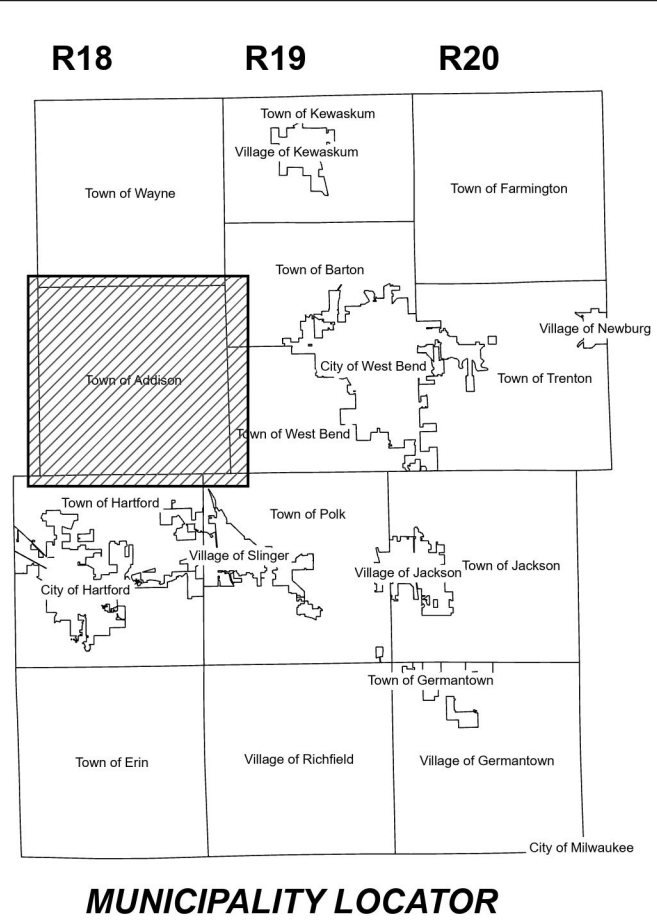

Town of Addison (T1)

Washington County, Wisconsin

Prepared by the Washington County Geographic Information Systems (GIS) Department

- MONUMENT
- PARCEL LINE
- RECORDED PLAT
- INCORPORATION BOUNDARY
- MEANDER LINE
- RIGHT OF WAY
- SECTION/QUARTER SECTION LINE
- SURFACE WATER