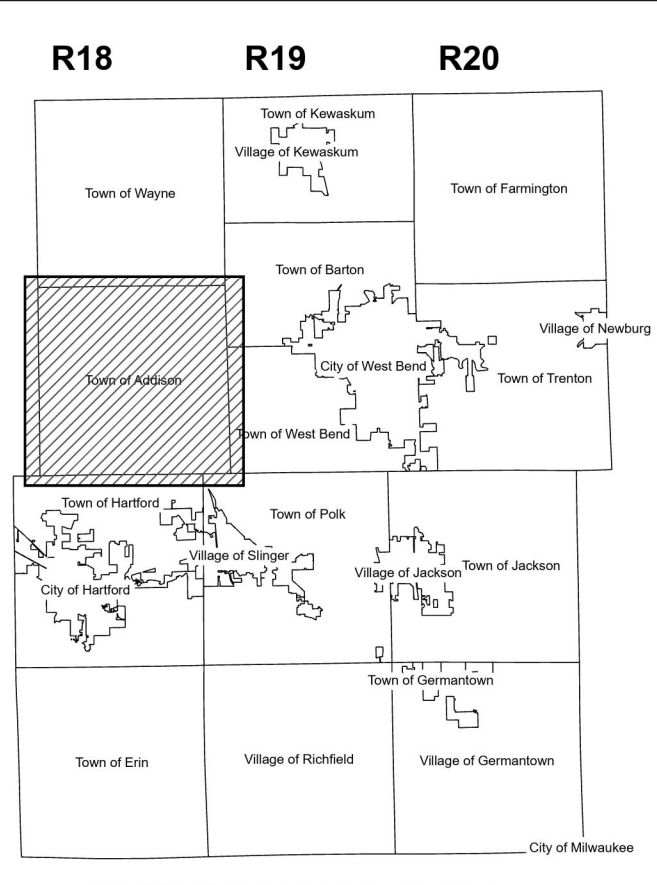

MUNICIPALITY LOCATOR

31	32	33	34	35	36	31
6	5	4	3	2	1	6
7	8	9	10	11	12	7
18	17	16	15	14	13	18
19	20	21	22	23	24	19
20	20	21	22	23	24	20
30	29	28	27	26	25	30
31	32	33	34	35	36	31

SECTION LOCATOR

Town of Addison (T1)

Washington County, Wisconsin

Prepared by the Washington County Geographic Information Systems (GIS) Department

Phone: 1-262-335-4370
<https://www.washco.wisconsin.gov/departments/geographic_information_systems>

- MONUMENT
- PARCEL LINE
- RECORDED PLAT
- INCORPORATION BOUNDARY
- MEANDER LINE
- RIGHT OF WAY
- SECTION/QUARTER SECTION LINE
- SURFACE WATER