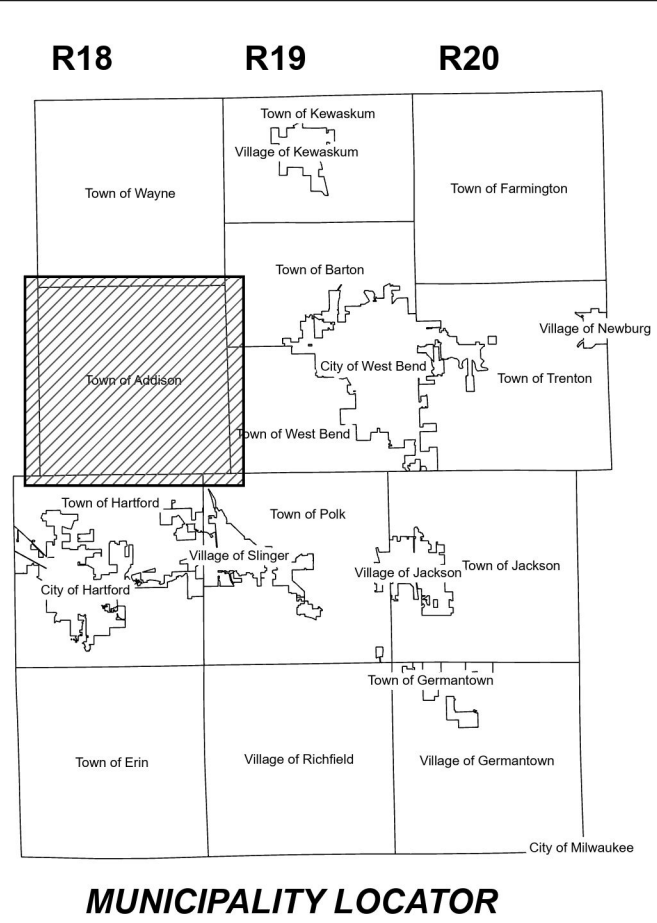

MUNICIPALITY LOCATOR