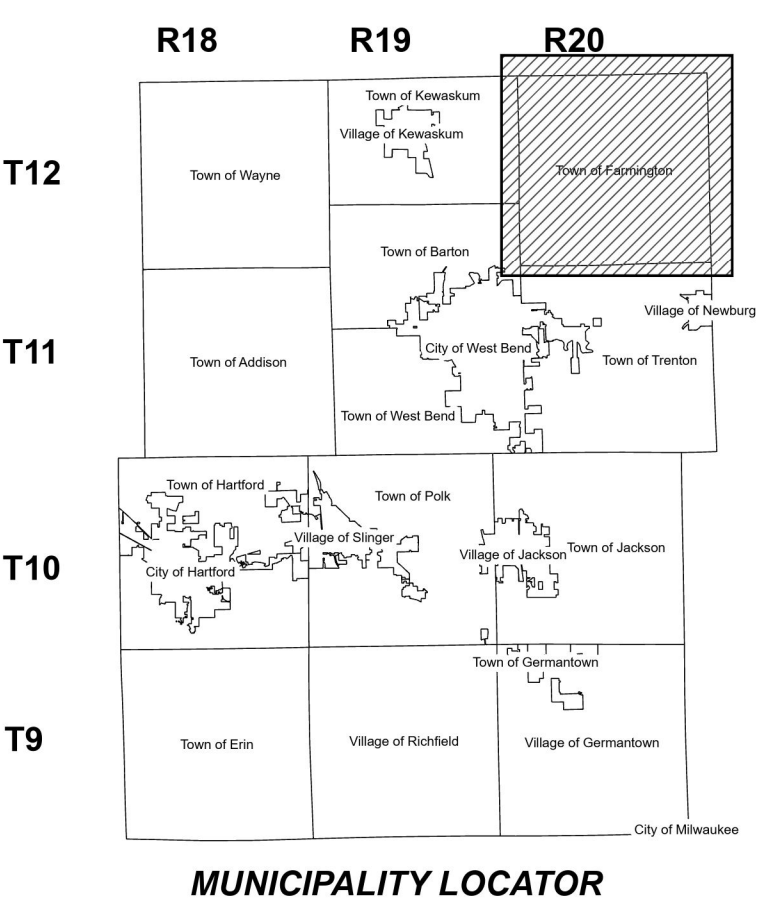

MUNICIPALITY LOCATOR