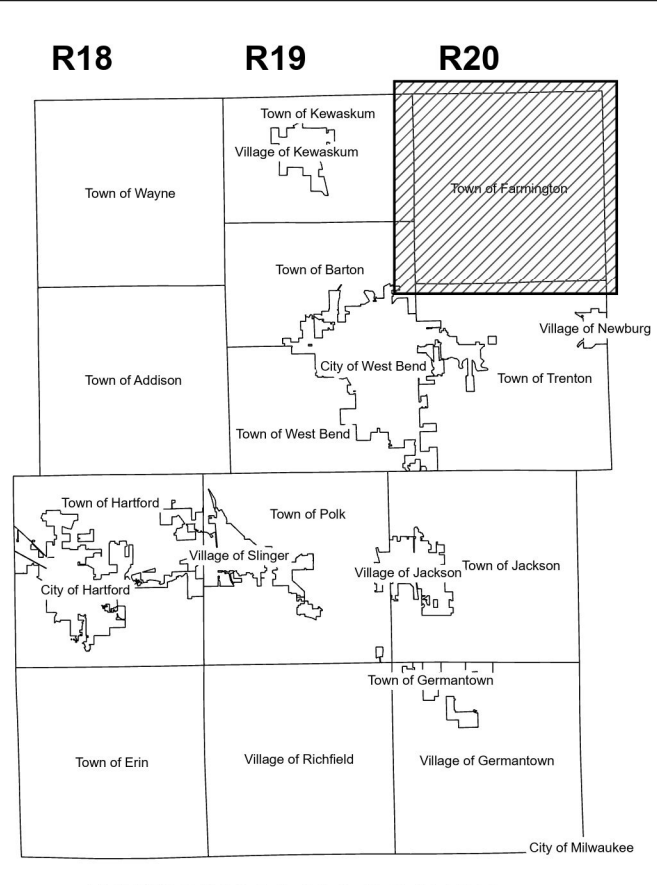

NW NE
SW SE

1	6	5	4	3	2	1
12	7	8	9	10	11	12
13	18	17	16	15	14	13
24	19	20	21	22	23	24
25	30	29	28	27	26	25
36	31	32	33	34	35	36
1	6	5	4	3	2	1

SECTION LOCATOR

Town of Farmington (T4)

Washington County, Wisconsin

Horizontal Datum is based on the Wisconsin State Plane Coordinate System, South Zone, North American Datum of 1983

This information is issued subject to errors and omissions and is not Certified by Washington County, WI

- MONUMENT
- PARCEL LINE
- RECORDED PLAT
- INCORPORATION BOUNDARY
- MEANDER LINE
- RIGHT OF WAY
- SECTION/QUARTER SECTION LINE
- SURFACE WATER

SECTION 7 TOWNSHIP 12 N RANGE 20 E