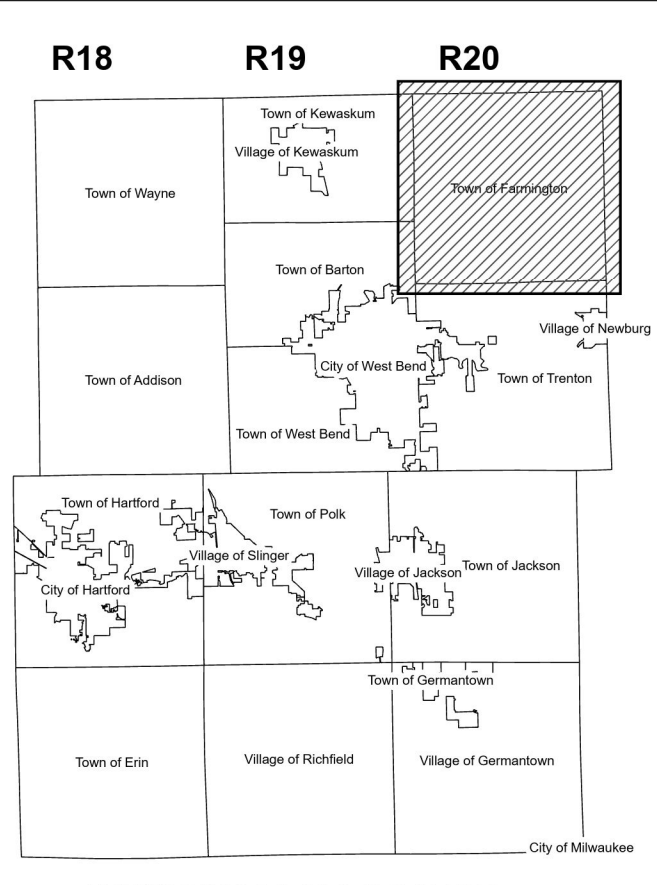

NW NE
SW SE

Town of Farmington (T4)
 Washington County, Wisconsin
 Horizontal Datum is based on the Wisconsin State Plane Coordinate System, South Zone, North American Datum of 1983
 This information is issued subject to errors and omissions and is not Certified by Washington County, WI
 Prepared by the Washington County Geographic Information Systems (GIS) Department
 Parcels current as of January 1, 2024
 Map Produced February 15, 2024
 Phone: 1-262-335-4370
https://www.washco.wisconsin.gov/departments/geographic_information_systems

- MONUMENT
- ▭ PARCEL LINE
- ▭ RECORDED PLAT
- ▭ INCORPORATION BOUNDARY
- ⋯ MEANDER LINE
- ⋯ RIGHT OF WAY
- ⋯ SECTION/QUARTER SECTION LINE
- ⋯ SURFACE WATER

SECTION 11 TOWNSHIP 12 N RANGE 20 E