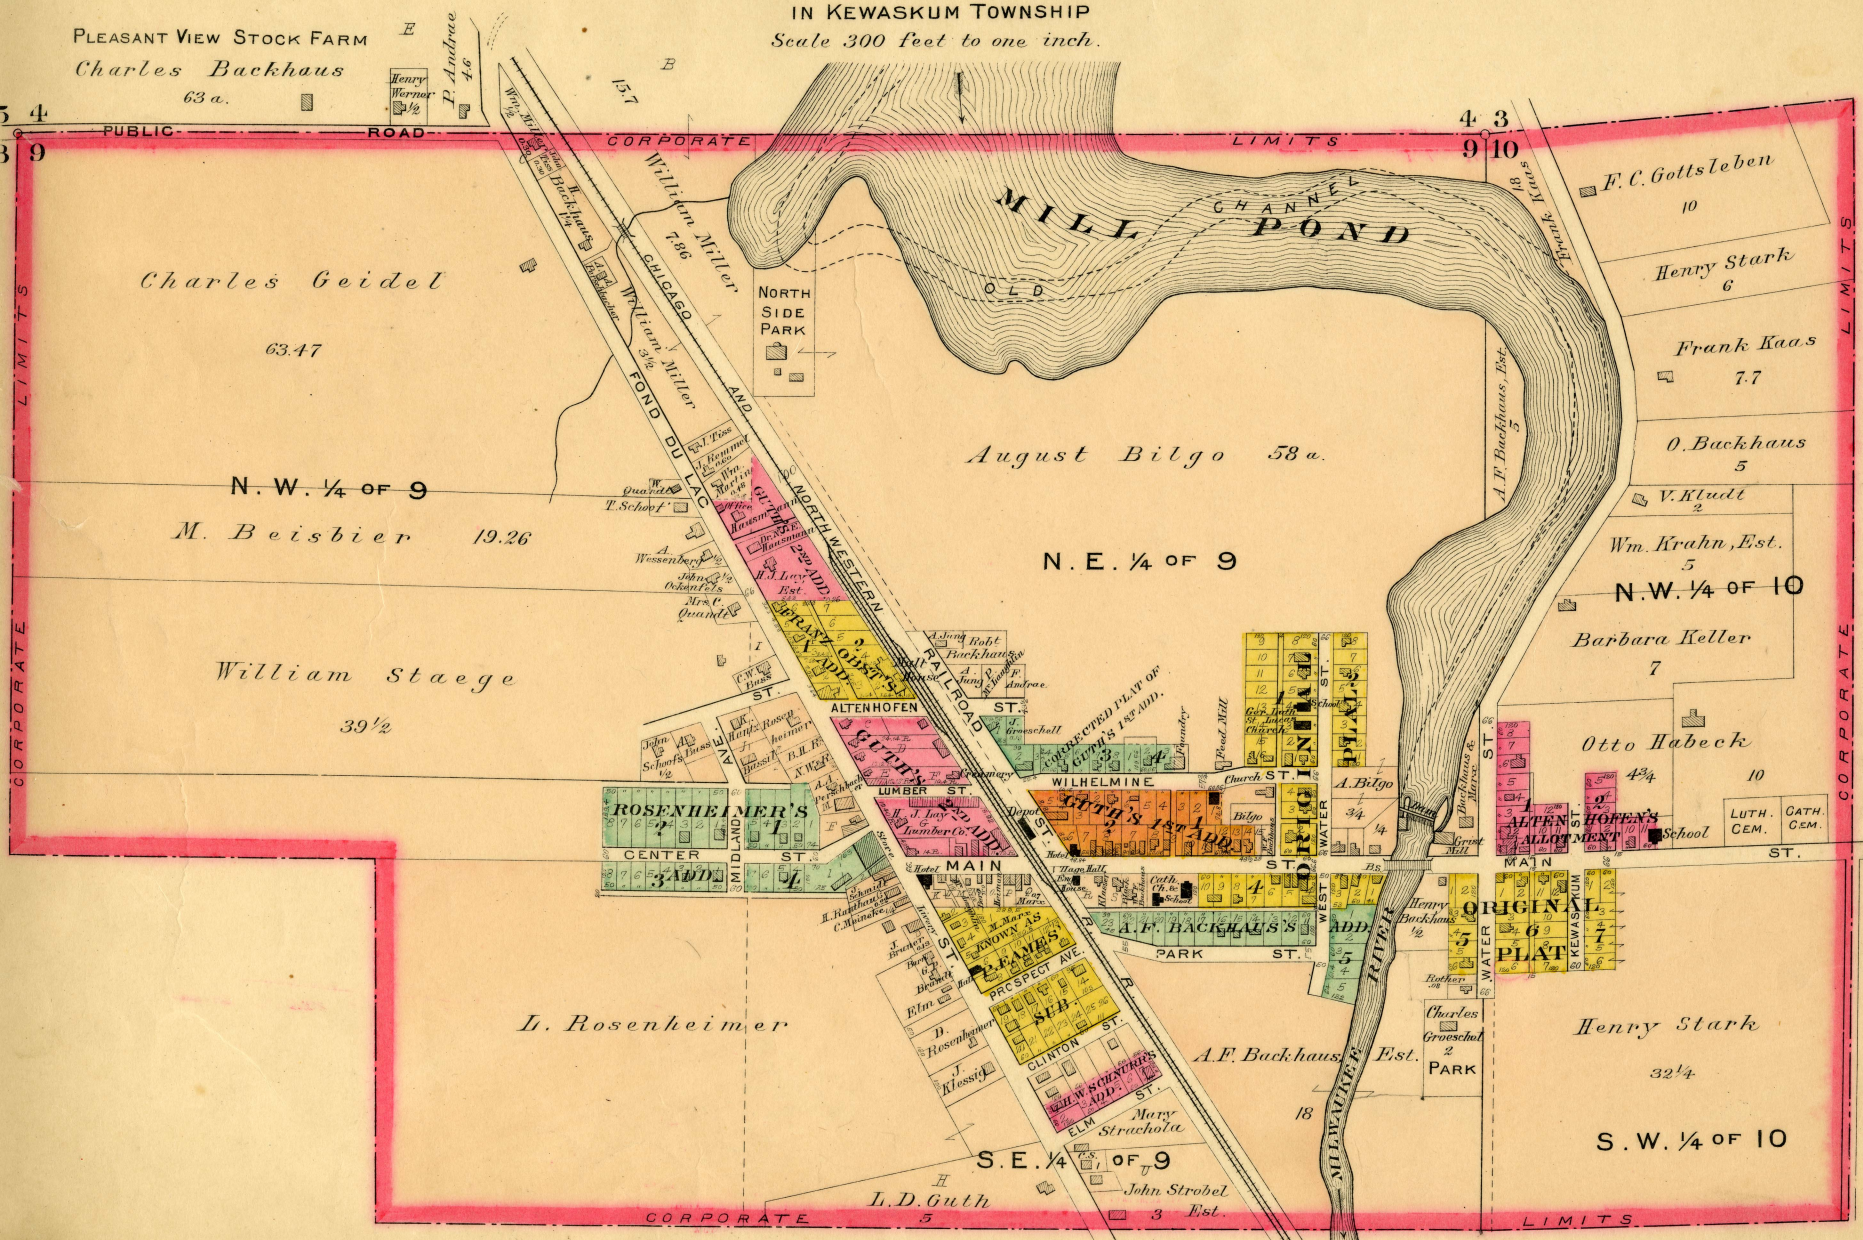

# KEWASKUM

IN KEWASKUM TOWNSHIP

Scale 300 feet to one inch.

PLEASANT VIEW STOCK FARM  
 Charles Backhaus  
 63 a.

Charles Geidel  
 63.47

N. W. 1/4 OF 9  
 M. Beisbier 19.26

William Staege  
 39 1/2

I. Rosenheimer