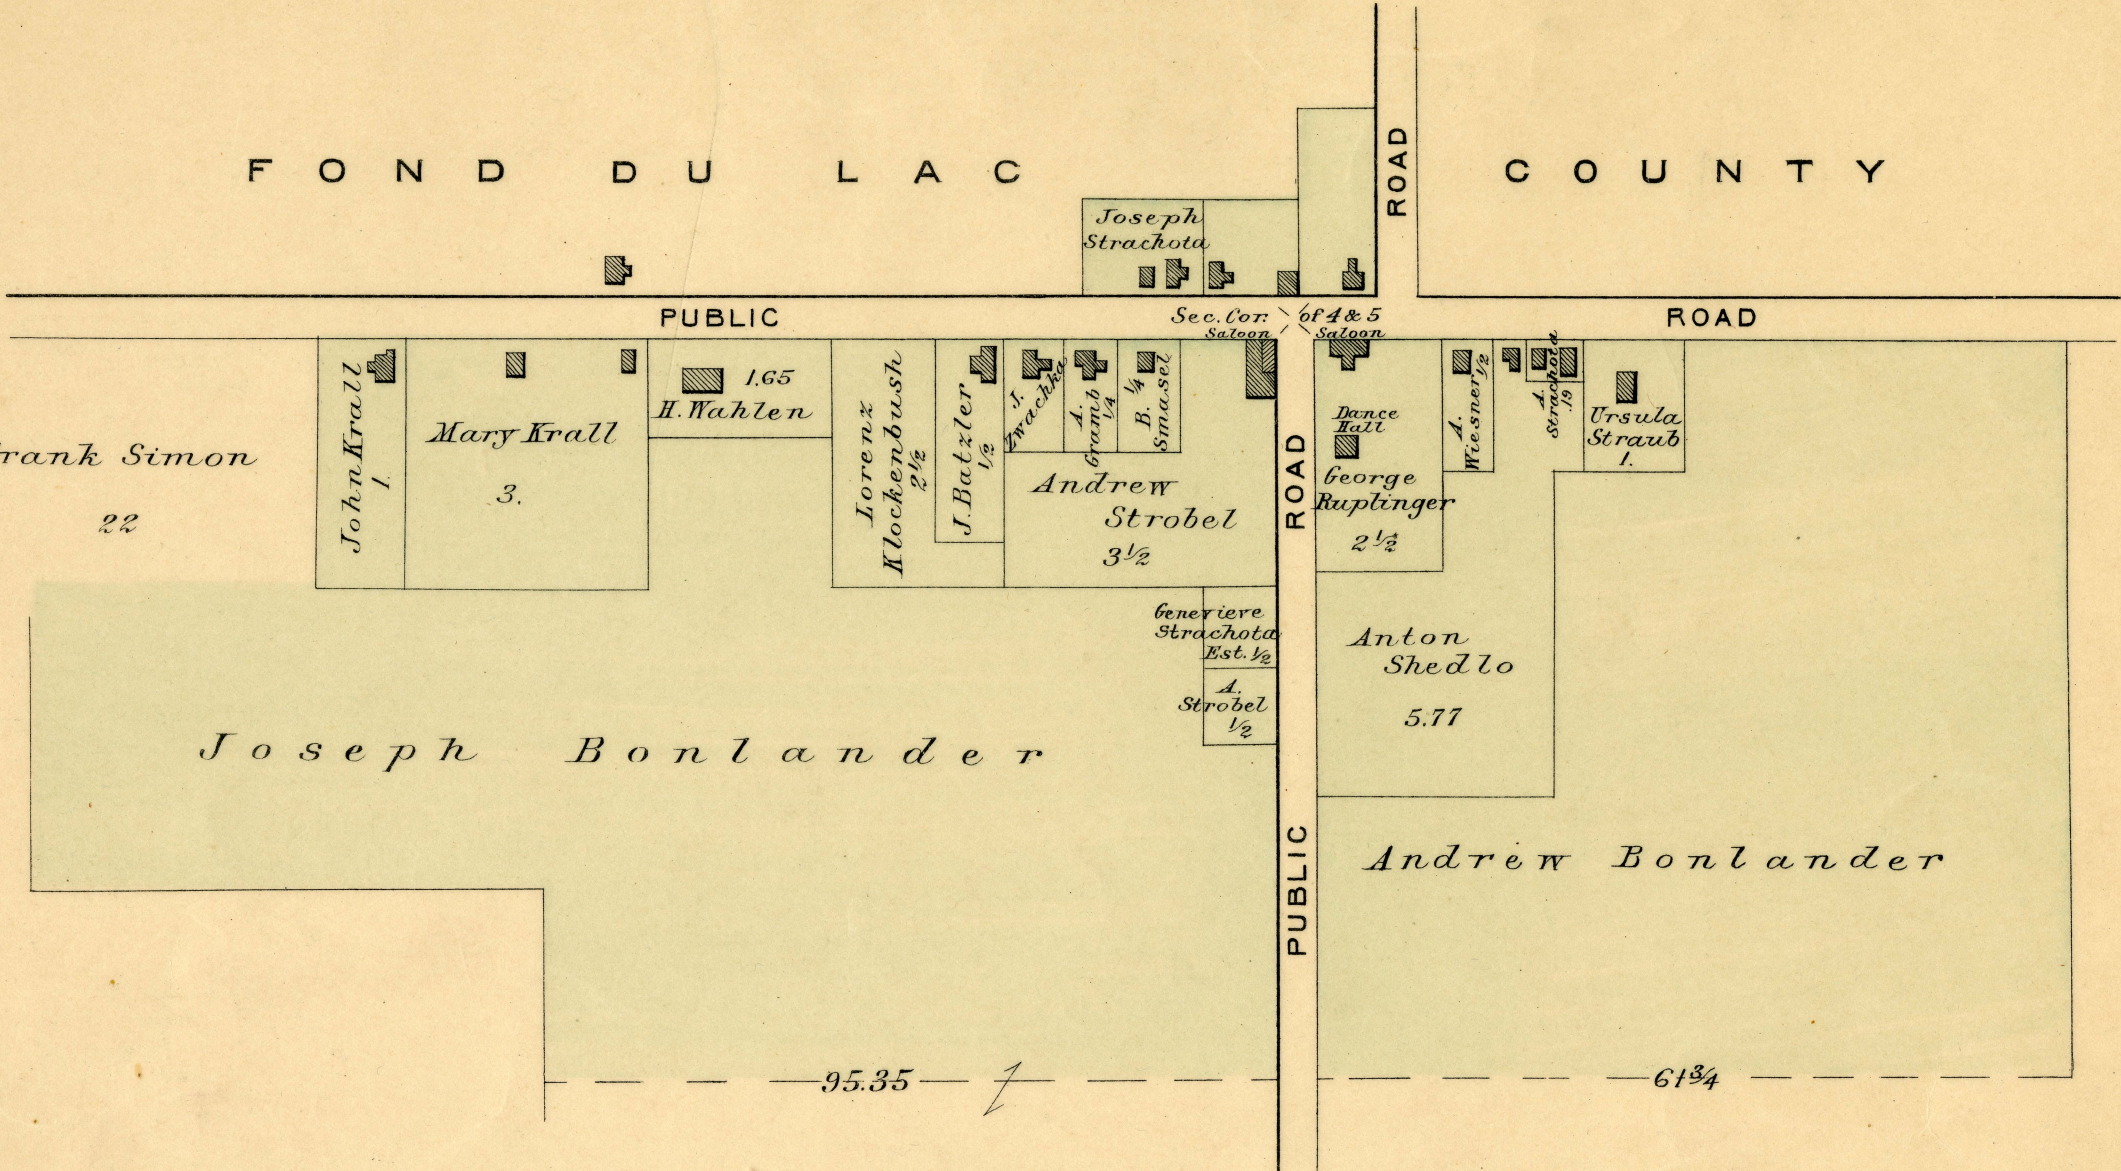

1915

915

ST. KILLIAN

IN WAYNE TOWNSHIP

Scale 330 feet, or 20 rods to 1 inch.

FOND DU LAC

COUNTY

Frank Simon
22